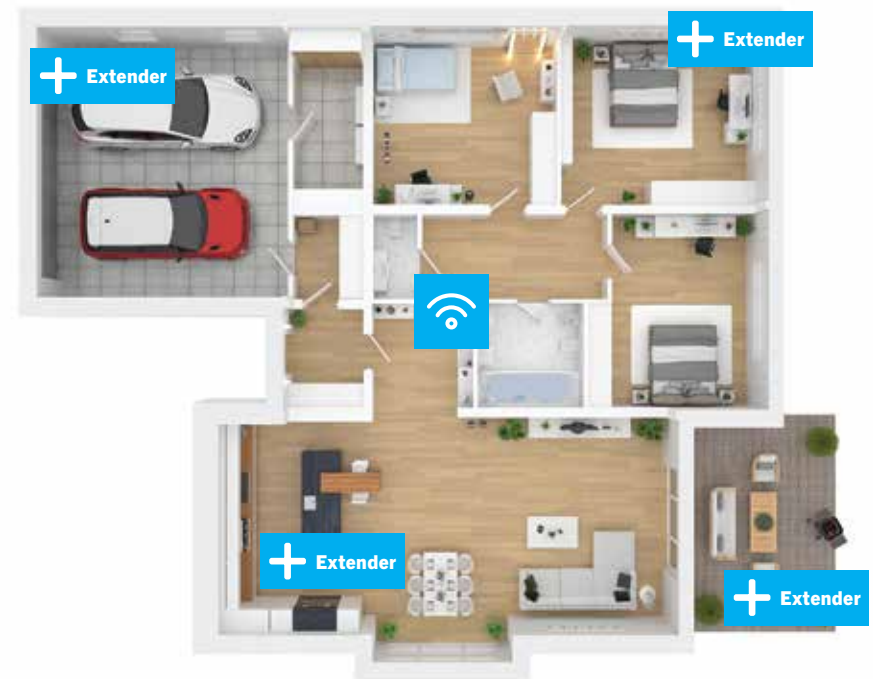

EXTENDERS

Take your internet further.

Our high-performance mesh satellite extenders take your Managed Wireless service farther. Easily connect them to your main smart home internet system to experience seamless Wi-Fi coverage across your entire home, garage, patio, and yard.

Extenders – $3.99 per month